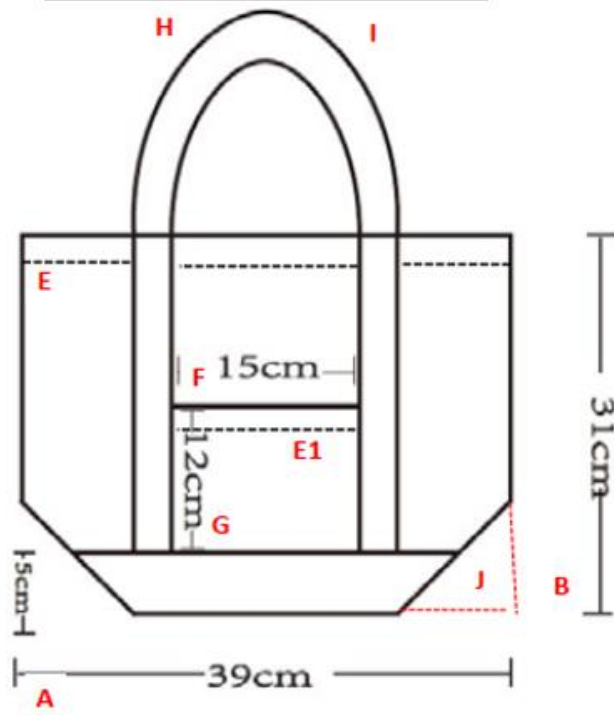

Handles : 2 x 41 cms (from upper edges)

bottom fold