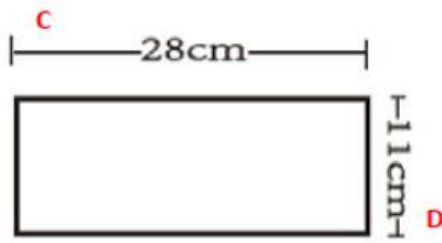

Handles : 2 x 41 cms (from upper edges)

bottom fold